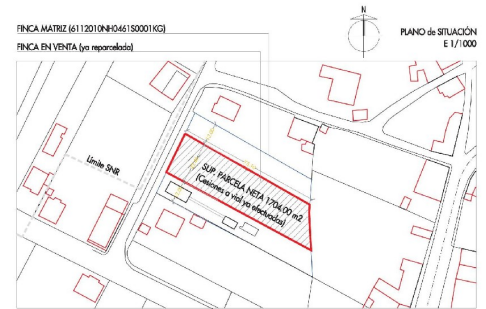

REF: 00000965
TYPE OF PROPERTIE: Land
SUBTYPE:
STATUS: Disponible
OPERATION: Buy
CITY: SIERRA DE OUTES (15280)
ADDRESS:
CRUCEIRO DE ROO
DESCRIPTION:

PRICE: 90.000 EUROS
AVAIBLE SURFACE: 1700 m2
PARCEL SURFACE: 1700 m2
GPS location(Lat/Lon): 42.8215904 -8.9272528

OTHER FEATURES:
*Building land
DESCRIPTION: